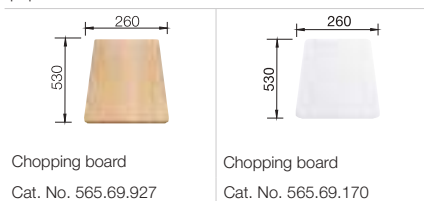

Optional accessories (Order separately)

ชุดอุปกรณ์เสริม (สั่งซื้อแยกต่างหาก)

Chopping board
Cat. No. 565.69.927

Chopping board
Cat. No. 565.69.170

Scope of supply
Stainless steel drainer grid, waste fitting with space-saving pipe, 3/8" basket strainer and odour trap

มาพร้อมกับ
ตะแกรงค้ำภาชนะแบบสแตนเลสตีล, ระบบท่อที่ช่วยประหยัดพื้นที่ในการติดตั้ง, ตะแกรงกรองเศษอาหาร เส้นผ่าศูนย์กลางขนาด 3/8" แบบ InFino™ อุปกรณ์จับยึด และท่อดักกลิ่น