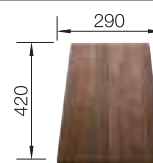

Accessories for BLANCO Sink Program

อุปกรณ์เพิ่มเติมสำหรับอ่างล้างจานบลังโก้

Chopping board, universal

- Chopping board aligns against the outer edge of the sink for flexible working at the sink unit
- Available in solid beech or plastic
- Suitable for sink widths 435 mm, 500 mm and 510 mm
- For use on classically installed sinks from above
- สามารถจัดวางเฉียงเพื่อให้เกิดการทำงานที่สะดวกมากขึ้นบนอ่างล้างจาน
- โดยมีวัสดุให้เลือกทั้งไม้บีชและพลาสติก
- ซึ่งเหมาะกับการใช้งานสำหรับอ่างล้างจานที่มีความกว้าง 435 มม. 500 มม. และ 510 มม.
- เหมาะกับการใช้งานบนอ่างล้างจาน

Sink width 435 mm:

Beech wood cutting board Cat. No. 565.69.179

Sink width 500 mm:

Beech wood cutting board Cat. No. 565.69.927

Sink width 500 mm:

Chopping board Cat. No. 565.69.926

Sink width 510 mm:

Chopping board Cat. No. 565.69.170

Bridge chopping board, universal

- Made of American nut wood for worktops and tables.
- เป็นเขียงแบบยกสูงขึ้นมาทำมาจากไม้胡桃จากอเมริกาซึ่งสามารถวางได้ทั้งบนเคาน์เตอร์และบนโต๊ะ

Cat. No. 565.69.180