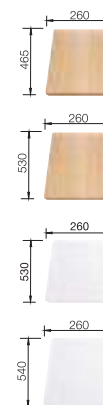

Sink width 435 mm:

Beech wood cutting board Cat. No. 565.69.179

Sink width 500 mm:

Beech wood cutting board Cat. No. 565.69.927

Sink width 500 mm:

Chopping board Cat. No. 565.69.926

Sink width 510 mm:

Chopping board Cat. No. 565.69.170