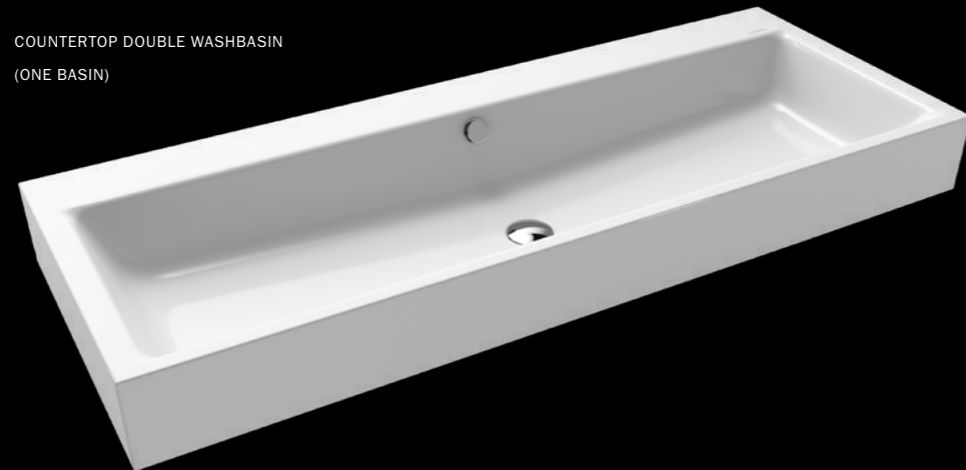

DOUBLE WASHBASIN
(TWO BASINS)