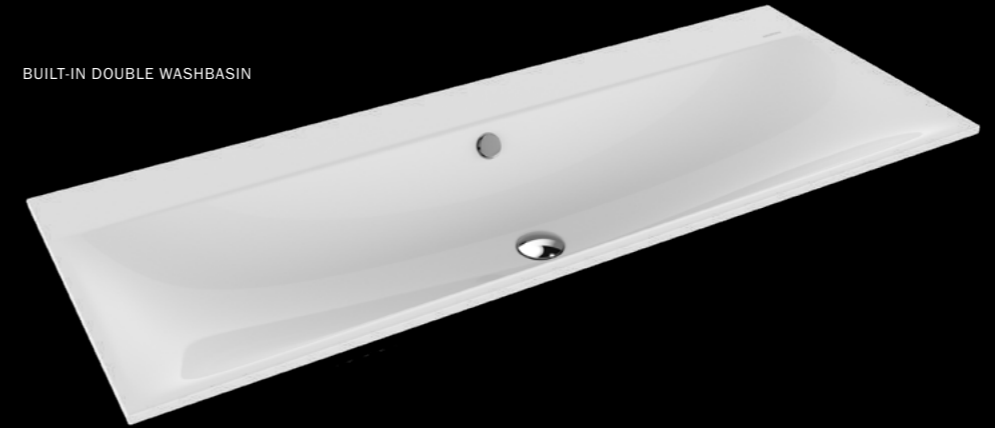

COUNTERTOP DOUBLE WASHBASIN

SILENIO

Designed by Anke Salomon

WALL-HUNG WASHBASIN

L 600	W 460	H 120
L 900	W 460	H 120
L 1200	W 460	H 120
L 1200	W 460 (DOUBLE WB, ONE BASIN)	H 120

COUNTERTOP WASHBASIN

L 600	W 460	H 40/120
L 900	W 460	H 40/120
L 1200	W 460 (DOUBLE WB, ONE BASIN)	H 120

BUILT-IN WASHBASIN

L 600	W 460	H 14
L 900	W 460	H 14
L 1200	W 460 (DOUBLE WB, ONE BASIN)	H 14

UNDER-COUNTER WASHBASIN

L 634	W 391	-
L 934	H 391	-

FARBEN

PERFECT MATCH

BADEWANNE SILENIO (P. 72)

SCONA SHOWER SURFACE (P. 78)

BUILT-IN DOUBLE WASHBASIN