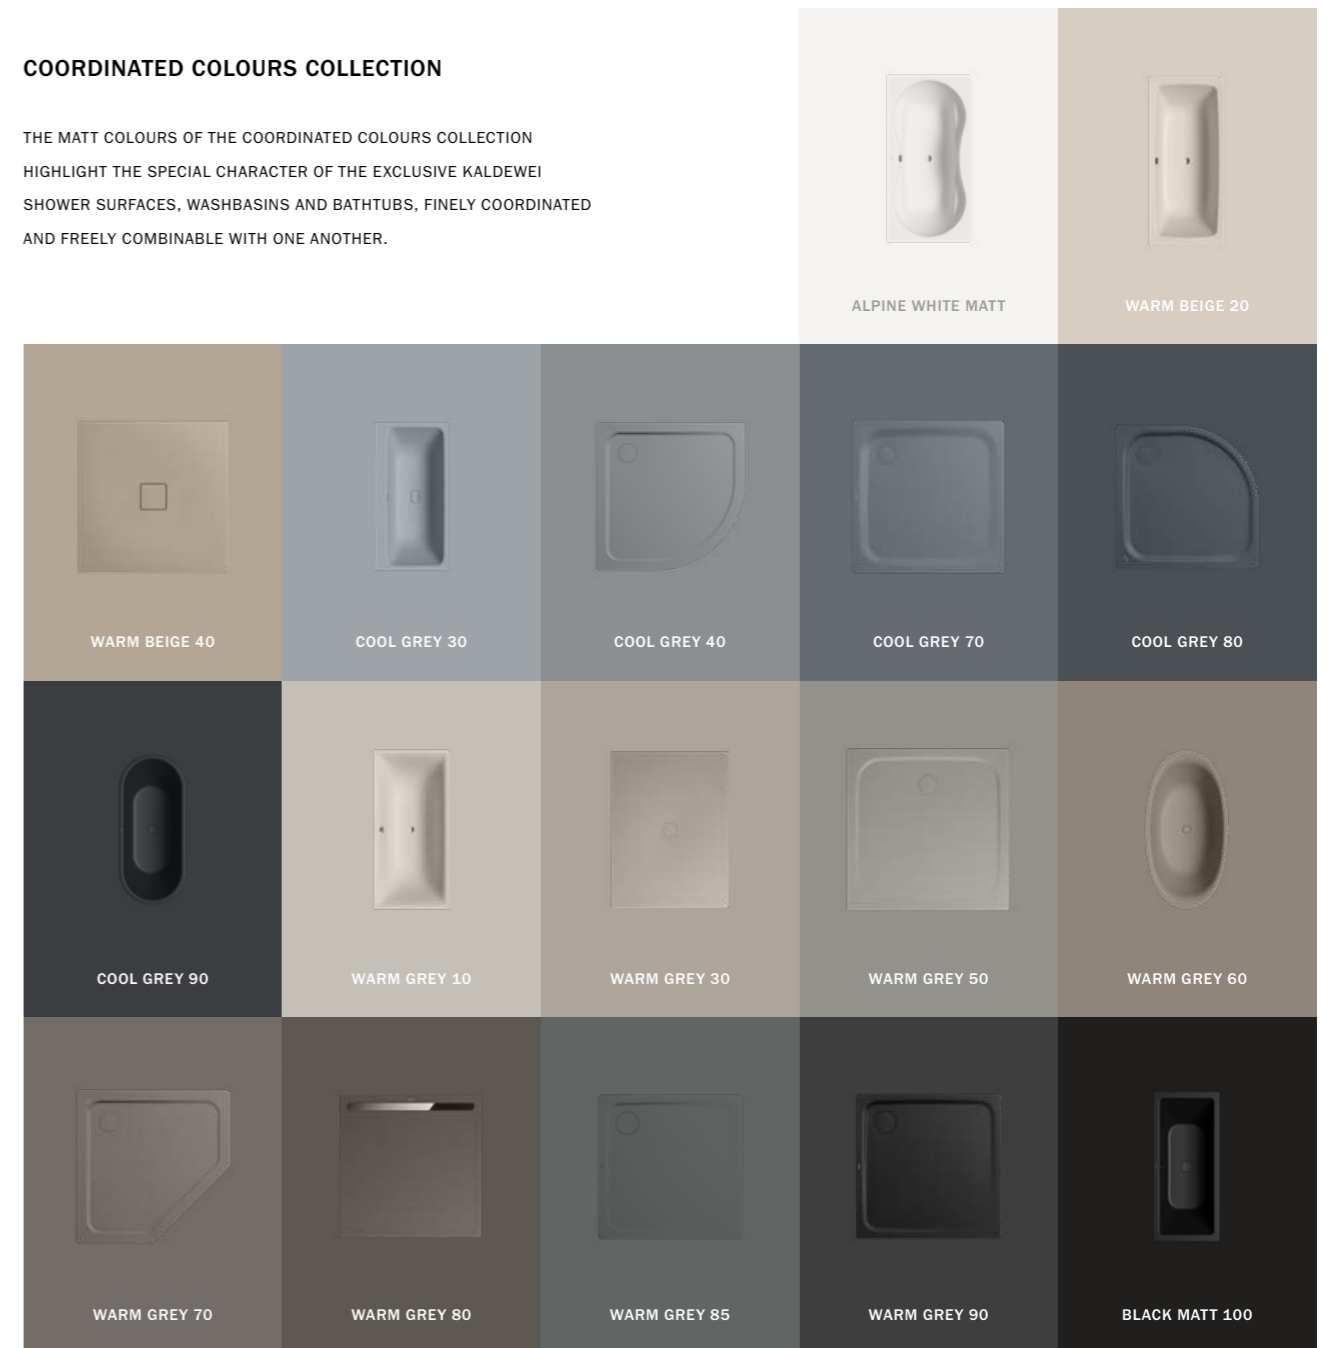

COORDINATED COLOURS COLLECTION

THE MATT COLOURS OF THE COORDINATED COLOURS COLLECTION HIGHLIGHT THE SPECIAL CHARACTER OF THE EXCLUSIVE KALDEWEI SHOWER SURFACES, WASHBASINS AND BATHTUBS, FINELY COORDINATED AND FREELY COMBINABLE WITH ONE ANOTHER.