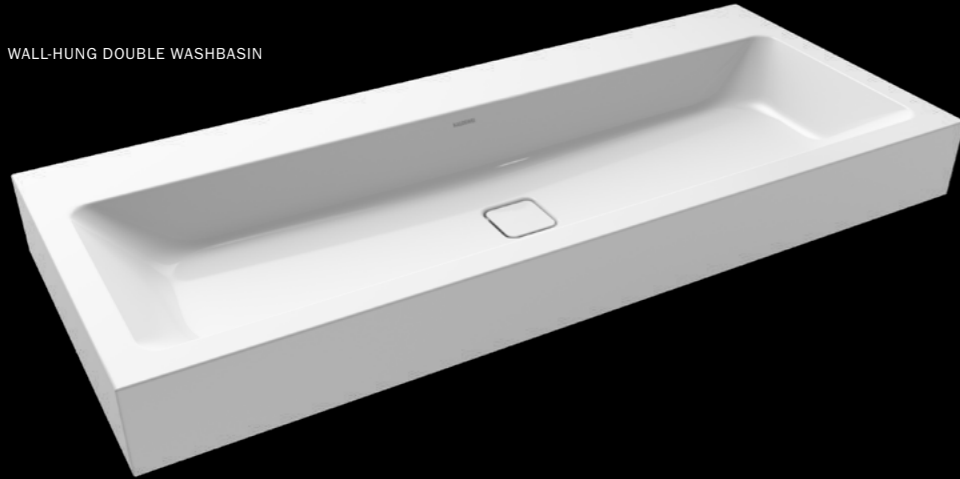

CONO

Elegance and harmony in perfection.

WALL-HUNG DOUBLE WASHBASIN

BUILT-IN DOUBLE WASHBASIN