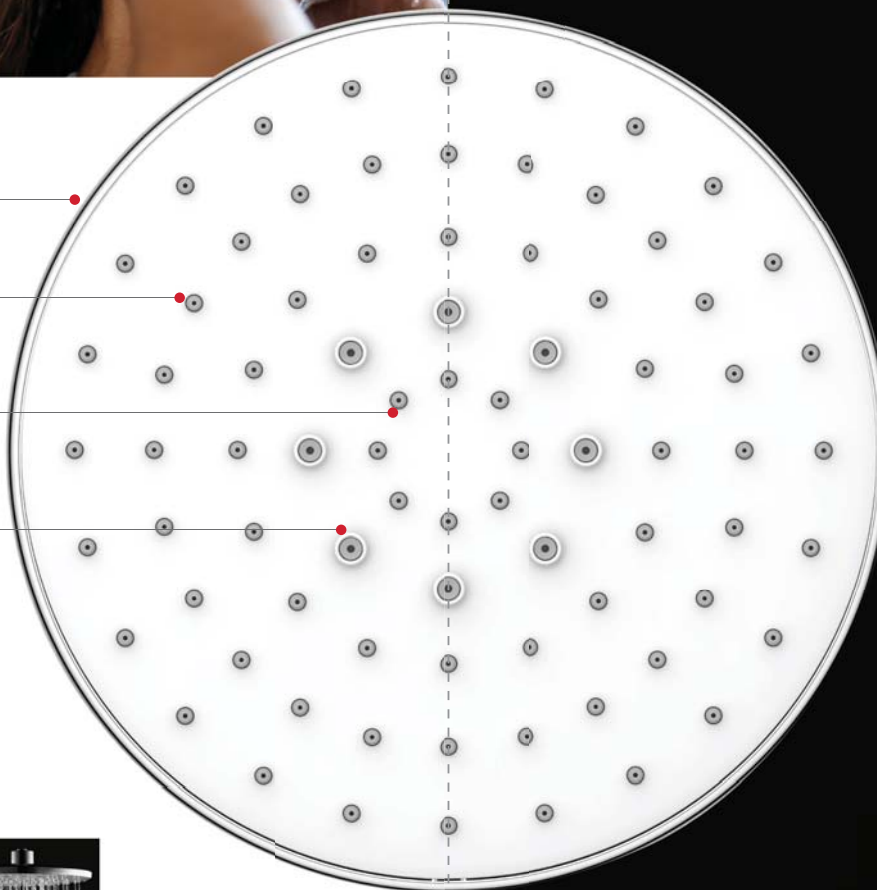

 Cat. No. 589.32.000
Chrome/Chrome

rain

massage

Rain + massage

Two in one

This shower head have two nozzle sizes for two different water spray types.

Large rain spray mixed with air and soft massage spray for more sensations.

BODY IN CHROME ABS

Bright white faceplate

RAIN

Φ1.2mm*72pcs / light

massage

Φ2.0mm*8pcs / light grey

Air system

Cat. No. 589.32.004

- ABS body
- Diameter 225 mm
- 2 Sprays in 1 Function

Rain + massage

**new
SPA TECHNOLOGY**

SPA SOFT SPRAY

Easy clean function for a lasting performance
Gently rotate the inner ring by hand to
remove and clean the SPA spray plate