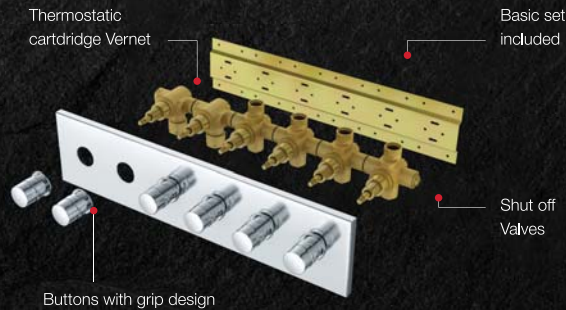

VERNET
Constant temperature
Made in France