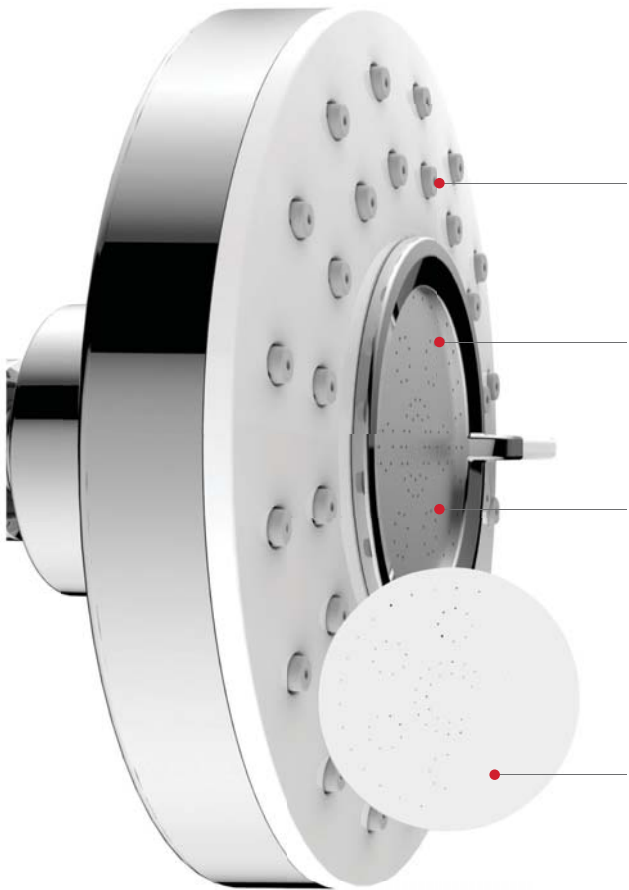

- ABS body
- Diameter 225 mm
- 2 Sprays in 1 Function

Rain + massage

**new
SPA TECHNOLOGY**

SPA SOFT SPRAY

Easy clean function for a lasting performance
Gently rotate the inner ring by hand to
remove and clean the SPA spray plate

Rain spray nozzles

Easy switch spray

Chrome

ABS body
in white or in black

Large spray providing abundant volume of water

Large water spray + soft water spray composed of micro drops

Powerful soft water spray composed of micro drops

Plate designed to spray powerful soft micro drops

spa HAND SHOWER

Air system

- ABS body
- Switch spray
- Diameter 110 mm
- 3 Functions

Cat. No. 589.32.030

Cat. No. 589.32.060

rain

spa