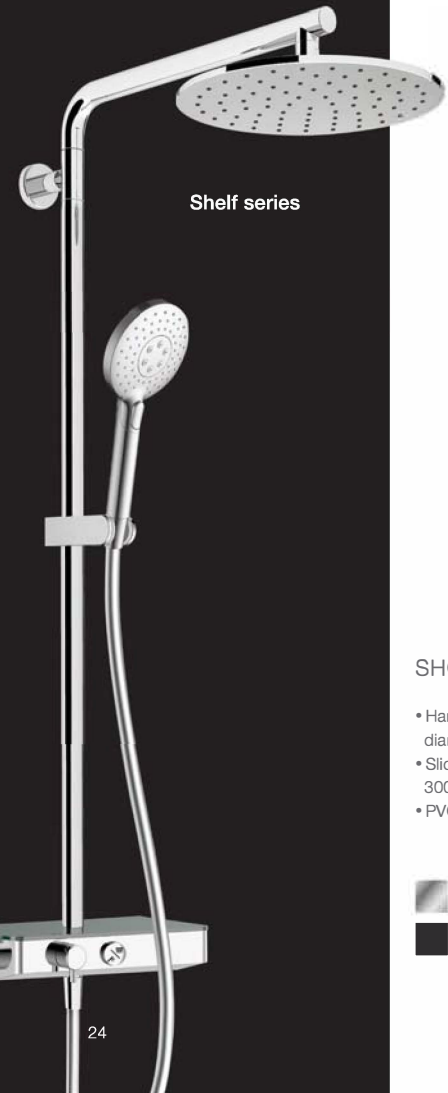

Shower Column single lever with
diverter with Hand shower 3 Functions.

■ Cat. No. 589.32.240

Shower column single lever
handle mixer with Hand shower
3 Functions push button.

■ Cat. No. 589.85.095

■ Cat. No. 589.85.695

Shower column Thermostatic mixer
with Hand shower 3 Functions push
button. (Thermostatic cartridge Vernet
inside)

■ Cat. No. 589.85.096

■ Cat. No. 589.85.696

HAND SHOWER SET

- ABS body
- Push Button
- Diameter 110 mm
- ABS Bracket
- PVC Shower hose 1500 mm

■ Cat. No. 589.85.093

■ Cat. No. 589.85.693

PRODUCTS shower

Shelf series

HAND SHOWER

- ABS body
- Push button
- Diameter 110 mm
- 3 Functions

 **Cat. No. 589.85.092**

 **Cat. No. 589.85.692**

SHOWER KIT

- Hand Shower ABS 3 Functions diam 110 mm with Push button
- Slidding bar adjustable 300-500 mm Diameter 25 mm
- PVC shower hose 1500 mm

 **Cat. No. 589.85.094**

 **Cat. No. 589.85.694**

SHOWER COLUMN SHELF