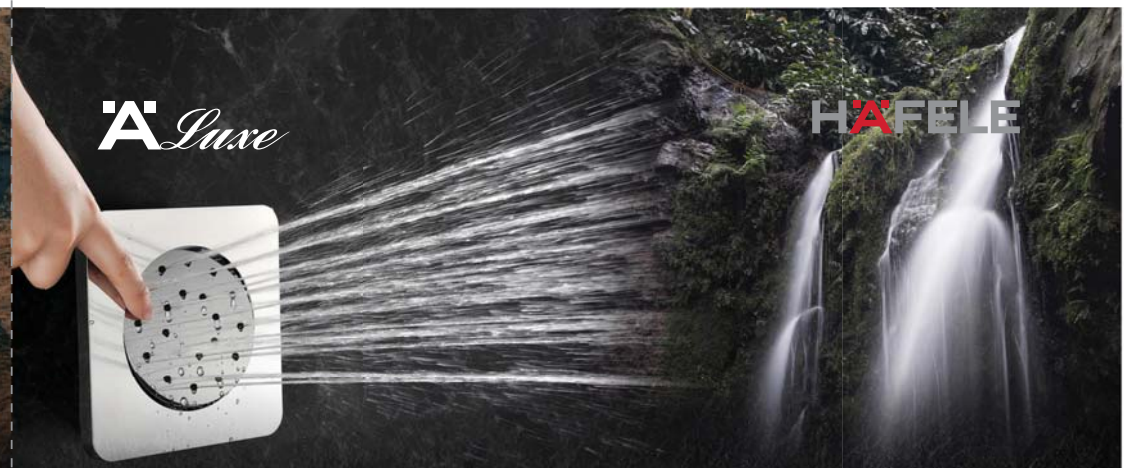

Ä Luxe stick hand shower 2 jets. Easy to select the spray that suit your needs by rotating the hand shower base

Cat. No. 589.32.420

Stick hand shower
2 Functions Brass body
Chrome finishing

01 Cat. No. 589.32.390

Body jets adjustable direction, ABS material in chrome finishing, basic set included.

02 Cat. No. 589.32.960

Shower floor drain in SUS 304 material
• Size: 600 x 68 mm

03 Cat. No. 589.32.154

Slidding bar with concealed water inlet, bar Diameter 20mm - length 750 mm