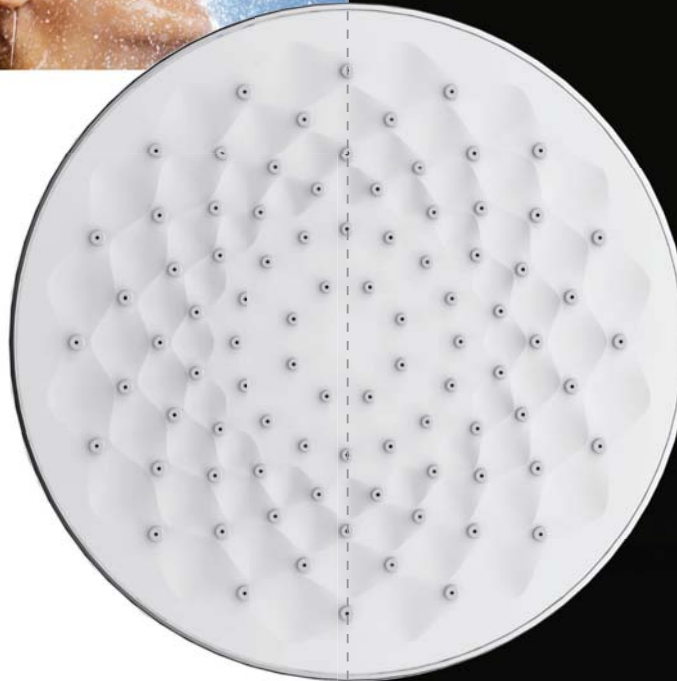

rain + spa

Hand
shower HONEYCOMB

Cat. No. 589.32.002

- ABS body chrome
- Switch spray
- Diameter 110 mm
- 3 Functions

rain

MASSAGE

Rain + massage

Air system

Head
shower HONEYCOMB

Cat. No. 589.32.007

- ABS body chrome
- Diameter 225 mm

RAIN

Air system

Two in one

HEAD
shower

Cat. No. 589.32.006