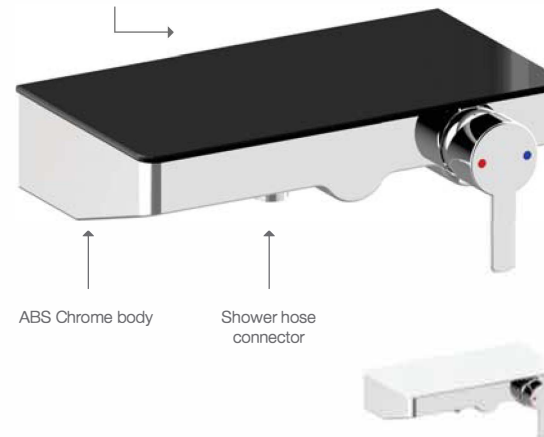

- Thermostatic shower mixer with Vernet cartridge and push button diverter to:
- Hand Shower ABS 3 Functions Diameter 110 mm with Push button
- Head shower ABS 250 mm

 **Cat. No. 589.85.097**

 **Cat. No. 589.85.697**

1
 **Cat. No. 589.32.270**

Shower column with diverter

- Material Brass
- ABS Head Shower
- 3 Functions ABS Hand shower
- 1500 mm Metal shower hose

2
 **Cat. No. 589.32.210**

Shower column with diverter

- Material Brass
- 3 Functions ABS Hand shower
- 1500 mm Metal shower hose
- Stainless steel Head shower

When Design combine Functionality and quality

Securit Glass

ABS Chrome body

Shower hose connector

Shelf Shower mixer

WITH LEVER
HANDLE

- Brass valve body
- ABS Chrome cover
- Black or White securit glass shelf
- Including S-connectors
- Cool touch completely
- ECO Cartridge
- Size: 264 x 143 mm