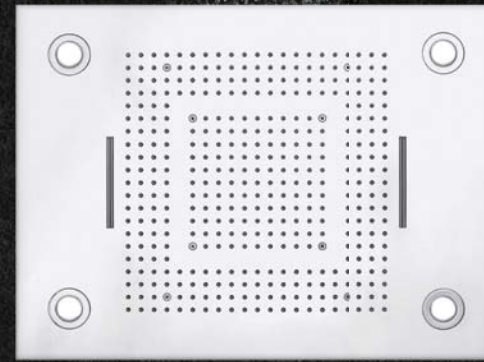

HEAD showers

Rain

Rain + CURTAIN

WATERFALL

Cat. No. 589.32.152

3 Functions Head Shower

Material Stainless steel 304 with LED light

• Size: 600 x 800 mm (32")