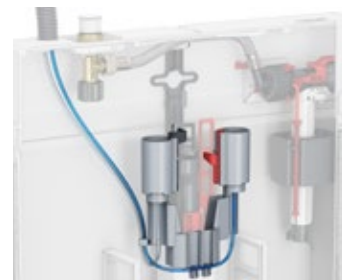

9240984
White

9240999
Optional: **Cover plate**
brushed stainless steel

9240976
Shell set

TECEflushpoint can be used with all manual TECE flush plates.

One-click installation

The actuator for pneumatic operation is placed on the drain valve with a single click.