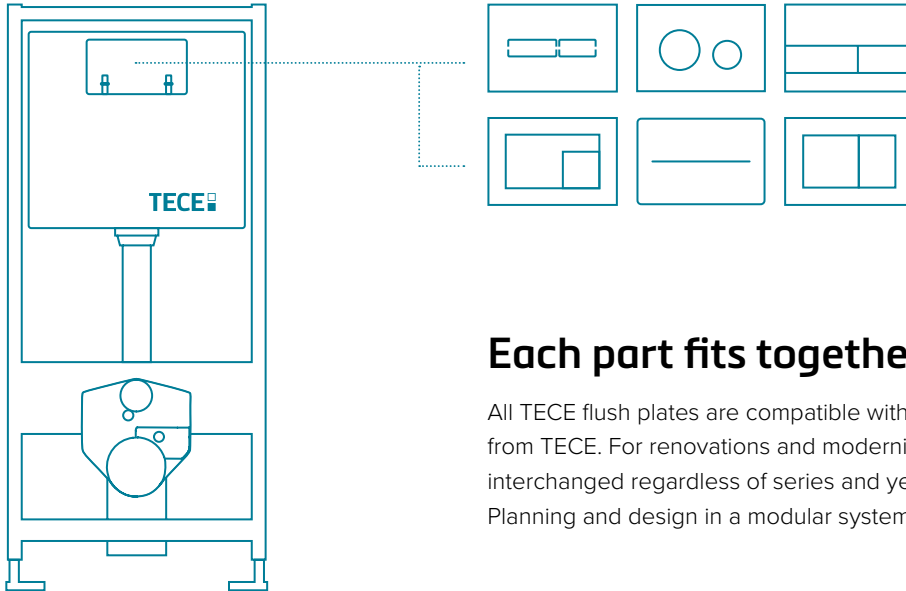

Each part fits together.

All TECE flush plates are compatible with the universal cistern from TECE. For renovations and modernisations, they can be interchanged regardless of series and year. Even after decades. Planning and design in a modular system. Made by TECE.

TECE insert chute for cleaning tablets

Provides cleanliness and freshness for your toilet: optionally available for all TECE cisterns with a depth of 13 cm.

9240950
Insert chute for
cleaning tablets

Installation and decorative frame for flush-mounted installation