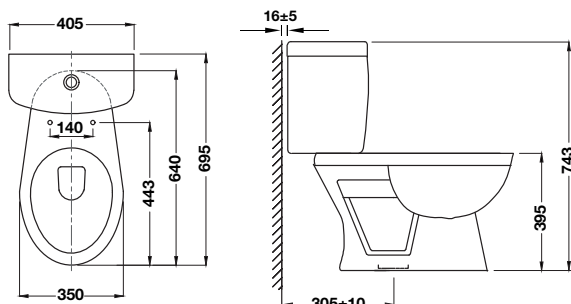

ข้อแนะนำการสั่งซื้อ

สินค้าไม่ได้รวมอุปกรณ์ วาล์วเปิด-ปิดน้ำ
กรุณาซื้ออุปกรณ์พื้นฐานแยกต่างหาก