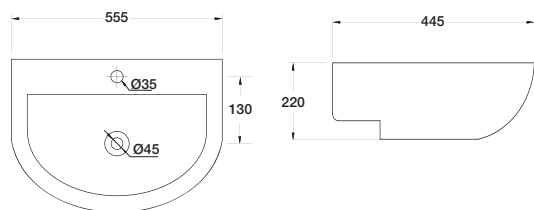

ข้อแนะนำการสั่งซื้อ

สินค้าไม่รวมอุปกรณ์ สะดืออ่าง, ท่อน้ำทิ้ง และก๊อกน้ำ
กรุณาซื้ออุปกรณ์พื้นฐานแยกต่างหาก