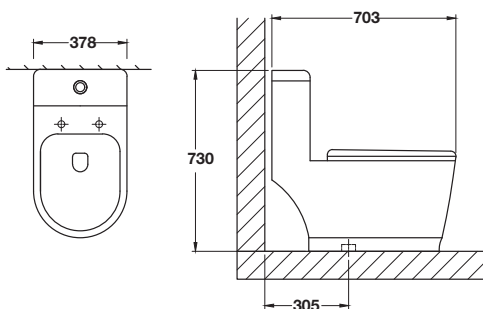

ข้อแนะนำการสั่งซื้อ

สินค้าไม่รวมอุปกรณ์ วาล์วเปิด-ปิด กรุณาซื้ออุปกรณ์พื้นฐานแยกต่างหาก