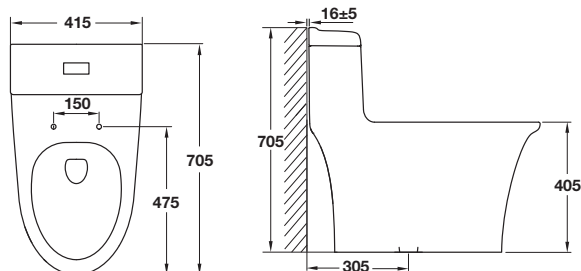

ข้อแนะนำการสั่งซื้อ

สินค้าไม่รวมอุปกรณ์ วาล์วเปิด-ปิด
กรุณาซื้ออุปกรณ์พื้นฐานแยกต่างหาก