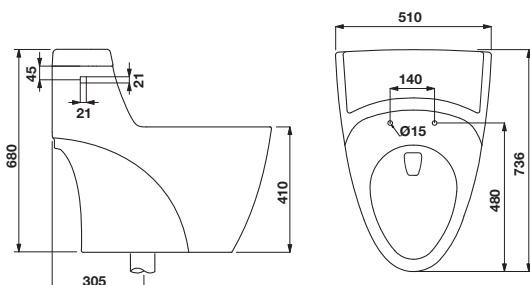

ข้อแนะนำการสั่งซื้อ

สินค้าไม่รวมอุปกรณ์ วาล์วเปิด-ปิด กรุณาซื้ออุปกรณ์พื้นฐานแยกต่างหาก