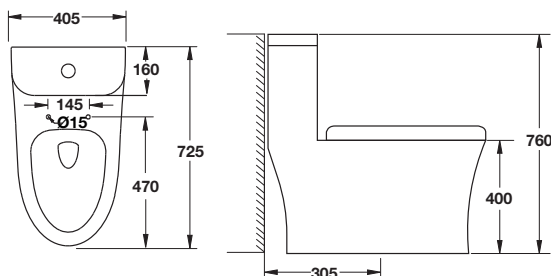

ข้อแนะนำการสั่งซื้อ

สินค้าไม่รวมอุปกรณ์ วาล์วเปิด-ปิด
กรุณาซื้ออุปกรณ์พื้นฐานแยกต่างหาก