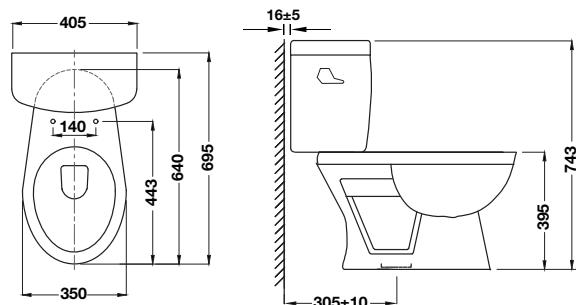

ข้อแนะนำการสั่งซื้อ

สินค้าไม่ได้รวมอุปกรณ์ วาล์วเปิด-ปิดน้ำ
กรุณาซื้ออุปกรณ์พื้นฐานแยกต่างหาก