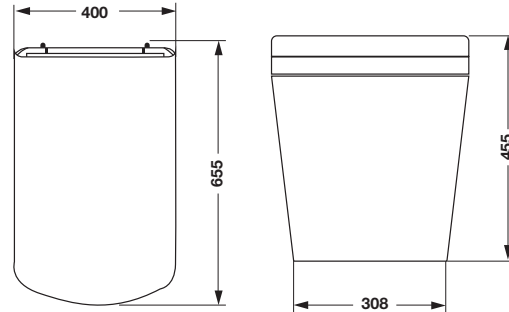

### One-piece toilet with automatic flush system

สุขภัณฑ์ชิ้นเดียว พร้อมระบบชำระล้างแบบอัตโนมัติ

มอก.792-2554

Cat. No. 495.61.454

Price: ~~96,920.-~~

Special: **65,900.-**

- Material:/Colour: Ceramic/white
- Size: 400 x 655 x 455 mm
- Soft closing toilet seat and automatic cover
- Cyclone jet flushing action
- Water consumption: 5.5 l
- Automatic flushing system
- Powerful cleaning
- Gentle cleaning (bidet function)
- Water temperature adjustable
- Warm dryer with adjustable temperature
- Adjustable seat temperature
- Adjustable nozzle cleaning
- Automatic nozzle cleaning
- Deodorization system
- Night light mode
- ELCB (Earth Leakage Circuit Breaker)
- Power: 220V/50 Hz
- S-trap rough-in: 305 mm
- Smart toilet
- Supplied with remote control, stop valve and wax ring