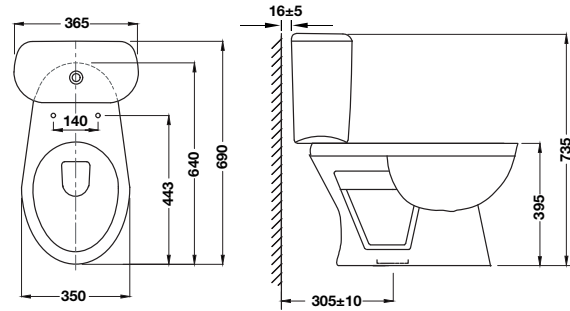

**อุปกรณ์ครบพร้อมติดตั้ง**

**Two-piece toilet – NEO FRESH I**

โถสุขภัณฑ์แบบสองชิ้น - NEO FRESH I

มอก.792-2554

Cat. No. 495.61.469

Price: ~~5,650.-~~Special: **3,390.-**

- Material:/Colour: Ceramic/white
- Size (W x L x H): 365 x 690 x 735 mm
- Semi-elongated shape
- PP-soft closing seat
- Wash down+ dual flush system
- Water consumption: 3/4.8 l
- S-trap rough-in: 305 mm
- Supplied with flexible hose and wax ring