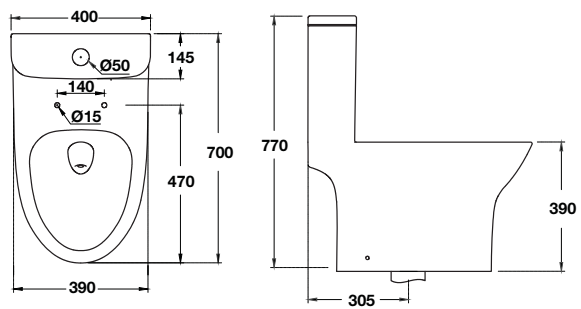

ข้อแนะนำการสั่งซื้อ

สินค้าไม่รวมอุปกรณ์ วาล์วเปิด-ปิด กรุณาซื้ออุปกรณ์พื้นฐานแยกต่างหาก