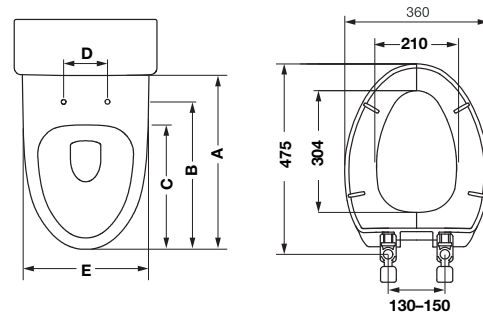

Price: ~~1,310.-~~  
Special: **890.-**

Point ตำแหน่ง	Dimension mm ขนาด มม.
A	>525
B	470–480
C	>430
D	130–150
E	355–380

- Material/Colour: PP Plastic/white
- Size (W x L x H): 360 x 475 x 60 mm
- PP-soft closing seat
- For elongated toilet shape (V-shape)
- Supplied with hinges and fixing kit