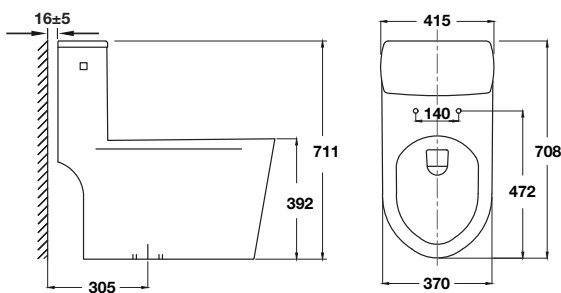

ข้อแนะนำการสั่งซื้อ

สินค้าไม่ได้รวมอุปกรณ์ วาล์วเปิด-ปิดน้ำ กรุณาซื้ออุปกรณ์พื้นฐานแยกต่างหาก