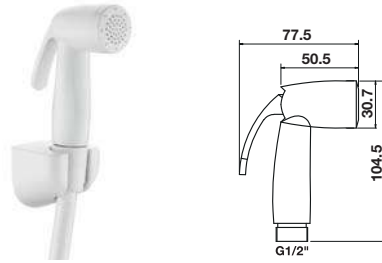

Cat. No. 485.95.046

Price: ~~340.-~~
Special: **230.-**

- Rinsing hose: 1,200 mm
- Holder incl. fixing material, plastic dowel and screws
- Max. pressure: 6 bar
- Max. water temperature: 60°C
- Material/Finish: ABS/white

- สายอ่อน: 1,200 มม.
- ขอบวนพร้อมอุปกรณ์ติดตั้งทุกพลาสติกและสกรู
- แรงดันน้ำสูงสุด: 6 บาร์
- อุณหภูมิของน้ำสูงสุด: 60°C
- วัสดุ/สี: ABS/สีขาว