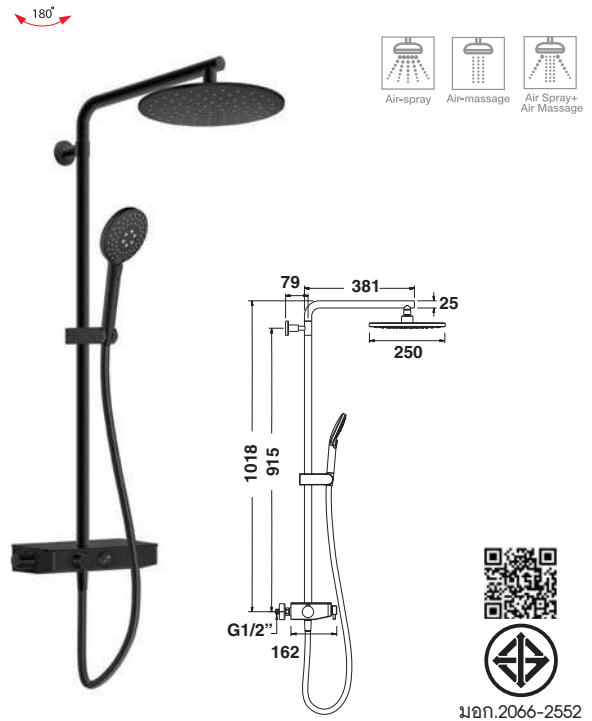

**Shower column 250 with thermostat – AIRSYSTEM**

ชุดฝักบัวยืนอาบ 250 พร้อมปุ่มปรับอุณหภูมิ - AIRSYSTEM

มอก.2066-2552

Cat. No. 495.60.084

Price: ~~25,800.-~~  
Special: **17,200.-**

มอก.2066-2552

Cat. No. 495.60.085

Price: ~~27,800.-~~  
Special: **18,900.-**

- 1-function overhead shower AIRSYSTEM, Ø250 mm
- Overhead shower flow rate at 1 bar: 9 l/min
- 3-function hand shower AIRSYSTEM, Ø110 mm
- Hand shower flow rate at 1 bar: 8 l/min
- Ball-joint: Overhead shower angle adjustable, swivel shower arm
- Shower arm length: 381 mm
- Min. operating pressure: 1 bar
- Safety lock at 38°C
- Exposed installation
- Material/Finish: ABS/brass/chrome polished