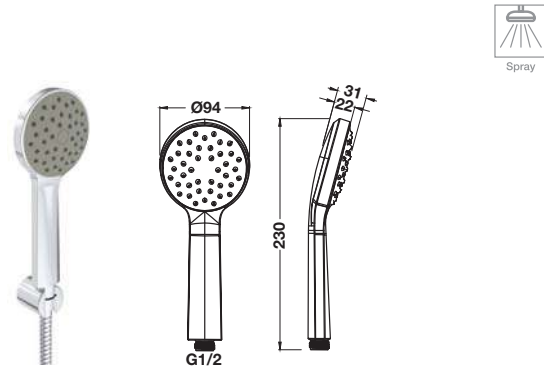

Cat. No. 495.60.674

Price: ~~730.-~~
Special: **490.-**

- 1-function hand shower
- Shower hose: 1,500 mm
- Flow limiter: 5.3 l/min
- Material/Finish: ABS/chrome polished

- ฝักบัว 1 ระดับ
- สายฝักบัว 1,500 มม.
- อัตราการไหล 5.3 ลิตร/นาที
- วัสดุ/สี: ABS/สีโครมเงา

มอก.2066-2552