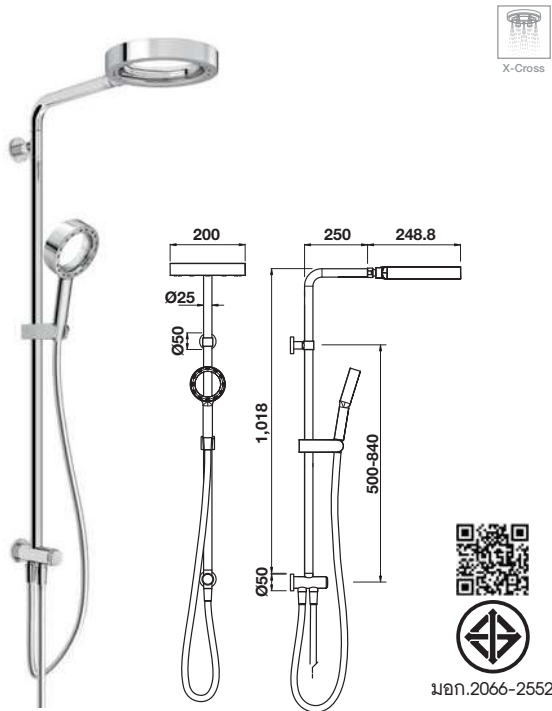

Shower column with diverter – X-JET

ชุดฝักบัวยืนอาบ พร้อมวาล์วเปลี่ยนทางน้ำ- X-JET

Cat. No. 495.60.063

Price: ~~14,500.-~~

Special: **9,900.-**

- 1-function overhead shower
- 1-function hand shower
- Shower hose: 1,500 mm
- Flow limiter: Overhead shower 9 l/min, Hand shower 8 l/min
- Shower rail height: 1,018 mm
- Diverter for hand shower
- Height adjustable shower holder
- Material/Finish: ABS/brass/chrome polished

- ฝักบัวยืนอาบ 1 ระดับ
- ฝักบัวสายอ่อน 1 ระดับ
- สายฝักบัวยาว: 1,500 มม.
- อัตราการไหล: ฝักบัวก้านแข็ง 9 ลิตร/นาที ฝักบัวสายอ่อน 8 ลิตร/นาที
- ความสูงของราวฝักบัวก้านแข็ง: 1,018 มม.
- เปลี่ยนทิศทางการน้ำไปฝักบัวสายอ่อนได้
- ปรับระดับขอแขวนฝักบัวสายอ่อนได้
- วัสดุ/สี: ABS/ทองเหลือง/สีโครมเงา