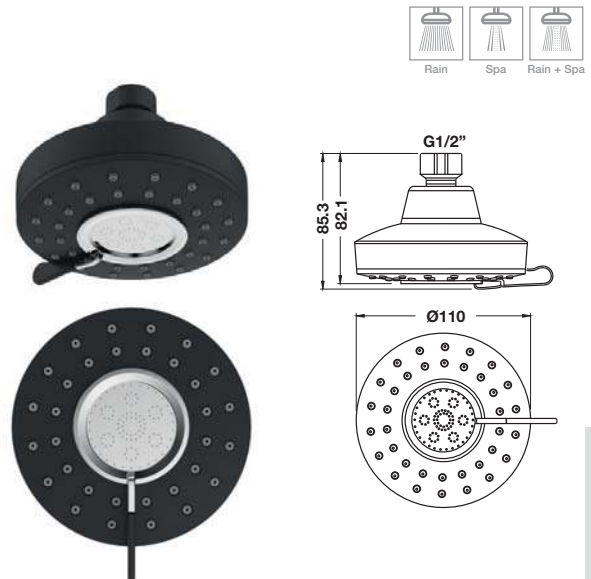

Cat. No. 495.60.311

Price: ~~1,180.-~~
Special: **800.-**

- Shower head size: Ø110 mm, 3-function
- Flow limiter (at 1 bar): 9 l/min
- Overhead shower with angle adjustable ball-joint
- Ceiling or wall installation
- Material/Finish: ABS/black matt

- ฝักบัวขนาด : Ø110 มม., 3 ระดับ
- อัตราการไหล ที่ 1 บาร์ : 9 ลิตร/นาที
- ข้อต่อปรับองศาได้
- สำหรับติดตั้งฝ้าเพดานหรือผนัง
- วัสดุ/สี: ABS/สีดำด้าน